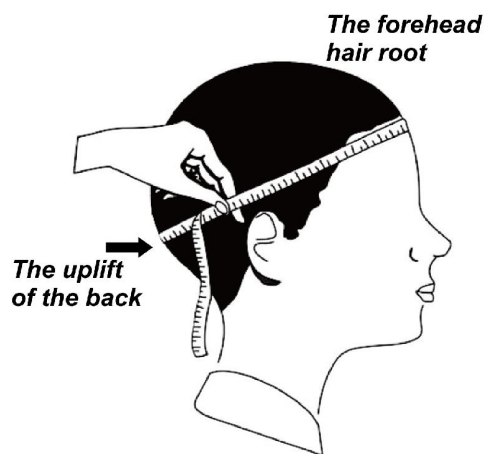

### ***CUSTOM SIZE***

Our straw hat size available:

Toddler: 48-50cm

Kids: 50-52cm, 52-54cm, 54-56cm

Youth: 54-56cm

Adult: 56-58cm, 58-60cm, 60-62cm

Suitable for people of all ages, from youth to old age. The Ladys stripe floppy hat and bag set provides excellent protection, whether you are a man, woman, toddler, kid, or child

Please reference below size chart:

New born	around 34cm
0-3 Months baby	around 41cm
3-6 Months baby	around 44cm
6-12 Months baby	around 46cm
1-2 Years kids	around 48-50cm
3-6 Years kids	around 50-52cm
7-10 Years kids	around 52-54cm
10-16 Years kids	around 54-56cm
Adult women	around 55-58cm
Adult men	around 57-60cm
Unisex	around 58/58.5cm